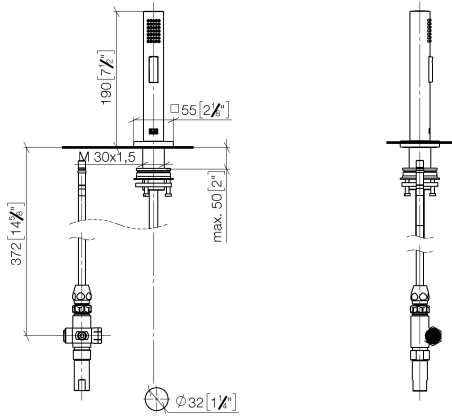

## Rinsing spray set - Chrome

27 723 970

- with angular rosette
- spray flow
- automatic spout/shower diverter
- height of mixer mm
- hole diameter rinsing spray 32mm
- fabric braided hose 1500 mm
- sprayface with anti-scaling system
- lead-free

Can only be combined with 33826680, 32815680.

Intrinsic protection against back flow.

Button has to be pressed while using.

	Chrome	27 723 970-00
	Brushed Platinum	27 723 970-06
	Platinum	27 723 970-08
	Dark Chrome	27 723 970-19
	Brushed Durabronze (23kt Gold)	27 723 970-28
	Brushed Champagne (22kt Gold)	27 723 970-46
	Champagne (22kt Gold)	27 723 970-47
	Brushed Dark Platinum	27 723 970-99

# Rinsing spray set - Chrome

27 723 970

mm [inches]

### Spare parts list

No.	Item Number	Name	Quantity used	Delivery time
1	04 12 11 158 00-00	shower	1	10
2	90 27 78 011 00-00	shaft	1	-
Spare part can no longer be ordered, please order the replacement item				
3	90 30 10 058 00 90	fixing set	1	10
4	09 23 01 039 90	sieve	1	2
5	90 30 02 062 00-00	hose	1	2
6	90 24 03 241 00 90	nipple	1	2
7	90 14 20 026 00 90	seal	1	2
8	90 17 09 046 12 90	diverter	1	2
9	90 28 20 068 00 90	connection	1	2