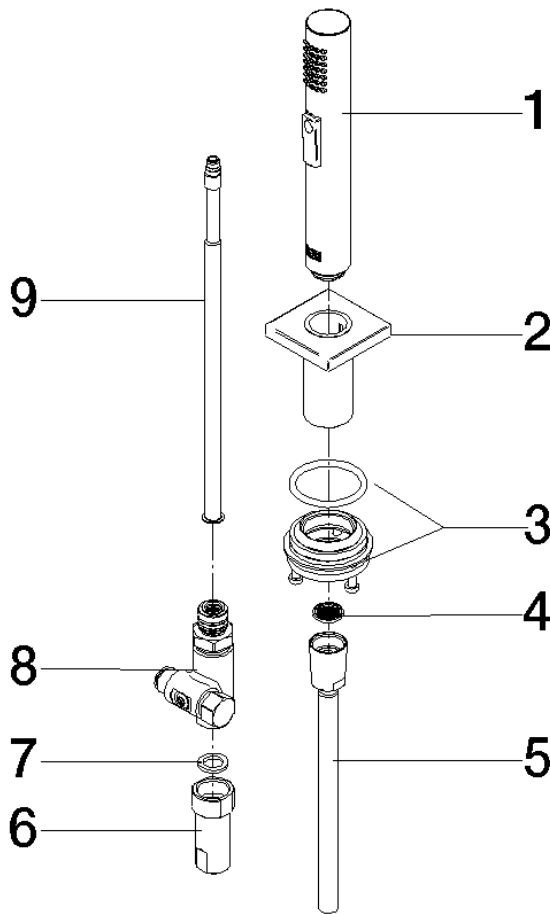

## Rinsing spray set - Chrome

27 723 970

- with angular rosette
- spray flow
- automatic spout/shower diverter
- height of mixer mm
- hole diameter rinsing spray 32mm
- fabric braided hose 1500 mm
- sprayface with anti-scaling system
- lead-free

# Rinsing spray set - Chrome

27 723 970

mm [inches]

## Rinsing spray set - Chrome

27 723 970

Parts for other finishes can be found here: Brushed Platinum

### Spare parts list

No.	Item Number	Name	Quantity used	Delivery time
1	04 12 11 158 00-00	shower	1	10
2	90 27 78 011 00-00	shaft	1	-
Spare part can no longer be ordered, please order the replacement item				
3	90 30 10 058 00 90	fixing set	1	10
4	09 23 01 039 90	sieve	1	2
5	90 30 02 062 00-00	hose	1	2
6	90 24 03 241 00 90	nipple	1	2
7	90 14 20 026 00 90	seal	1	2
8	90 17 09 046 12 90	diverter	1	2
9	90 28 20 068 00 90	connection	1	2